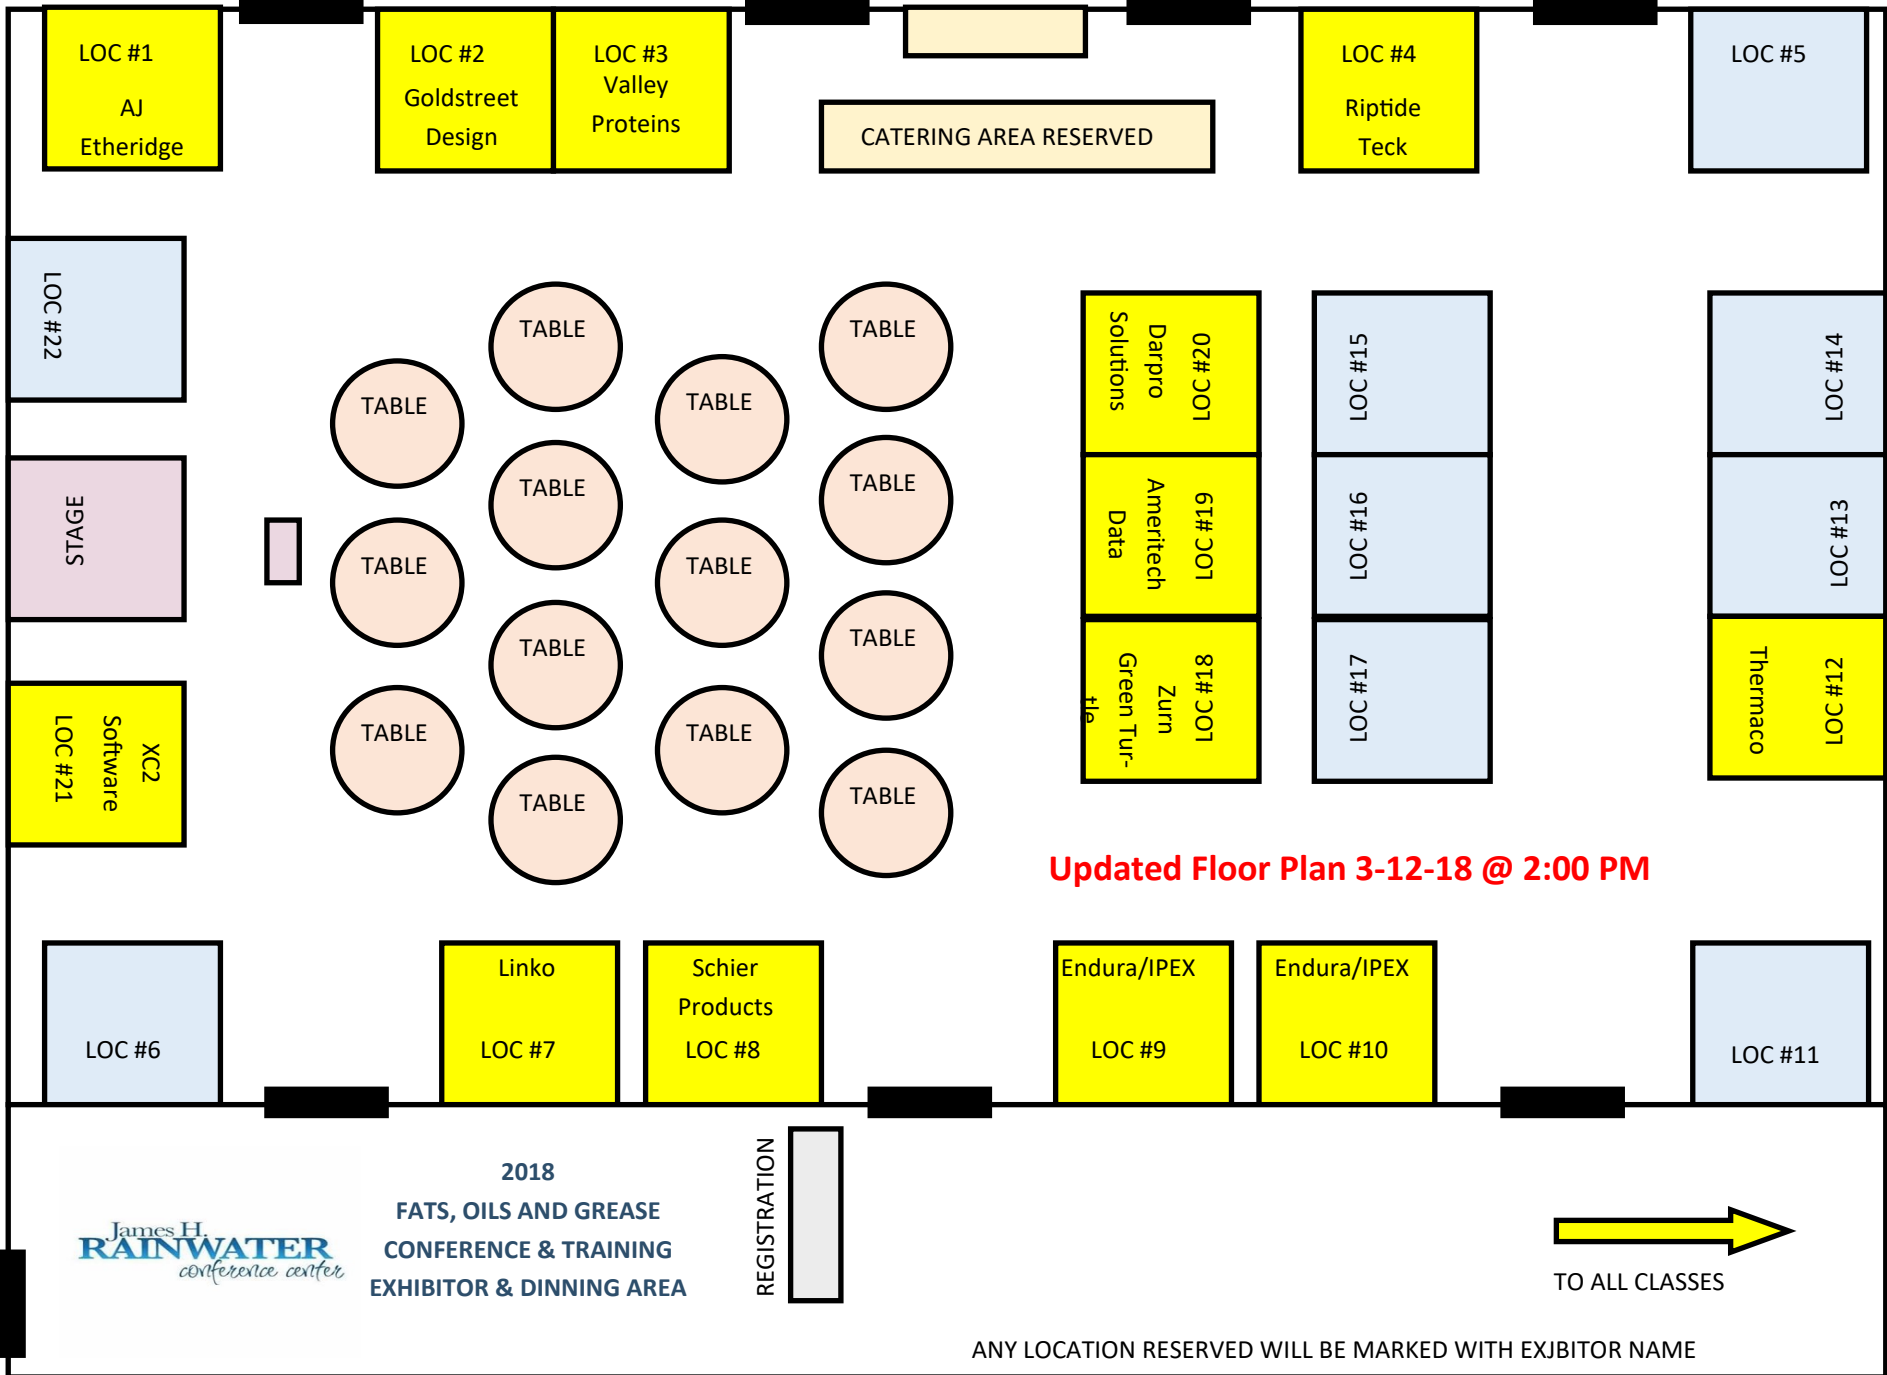

EXIT TO PARKING LOT

EXIT TO PARKING LOT

EXIT TO PARKING LOT

EXIT TO PARKING LOT

Updated Floor Plan 3-12-18 @ 2:00 PM

ANY LOCATION RESERVED WILL BE MARKED WITH EXJBITOR NAME